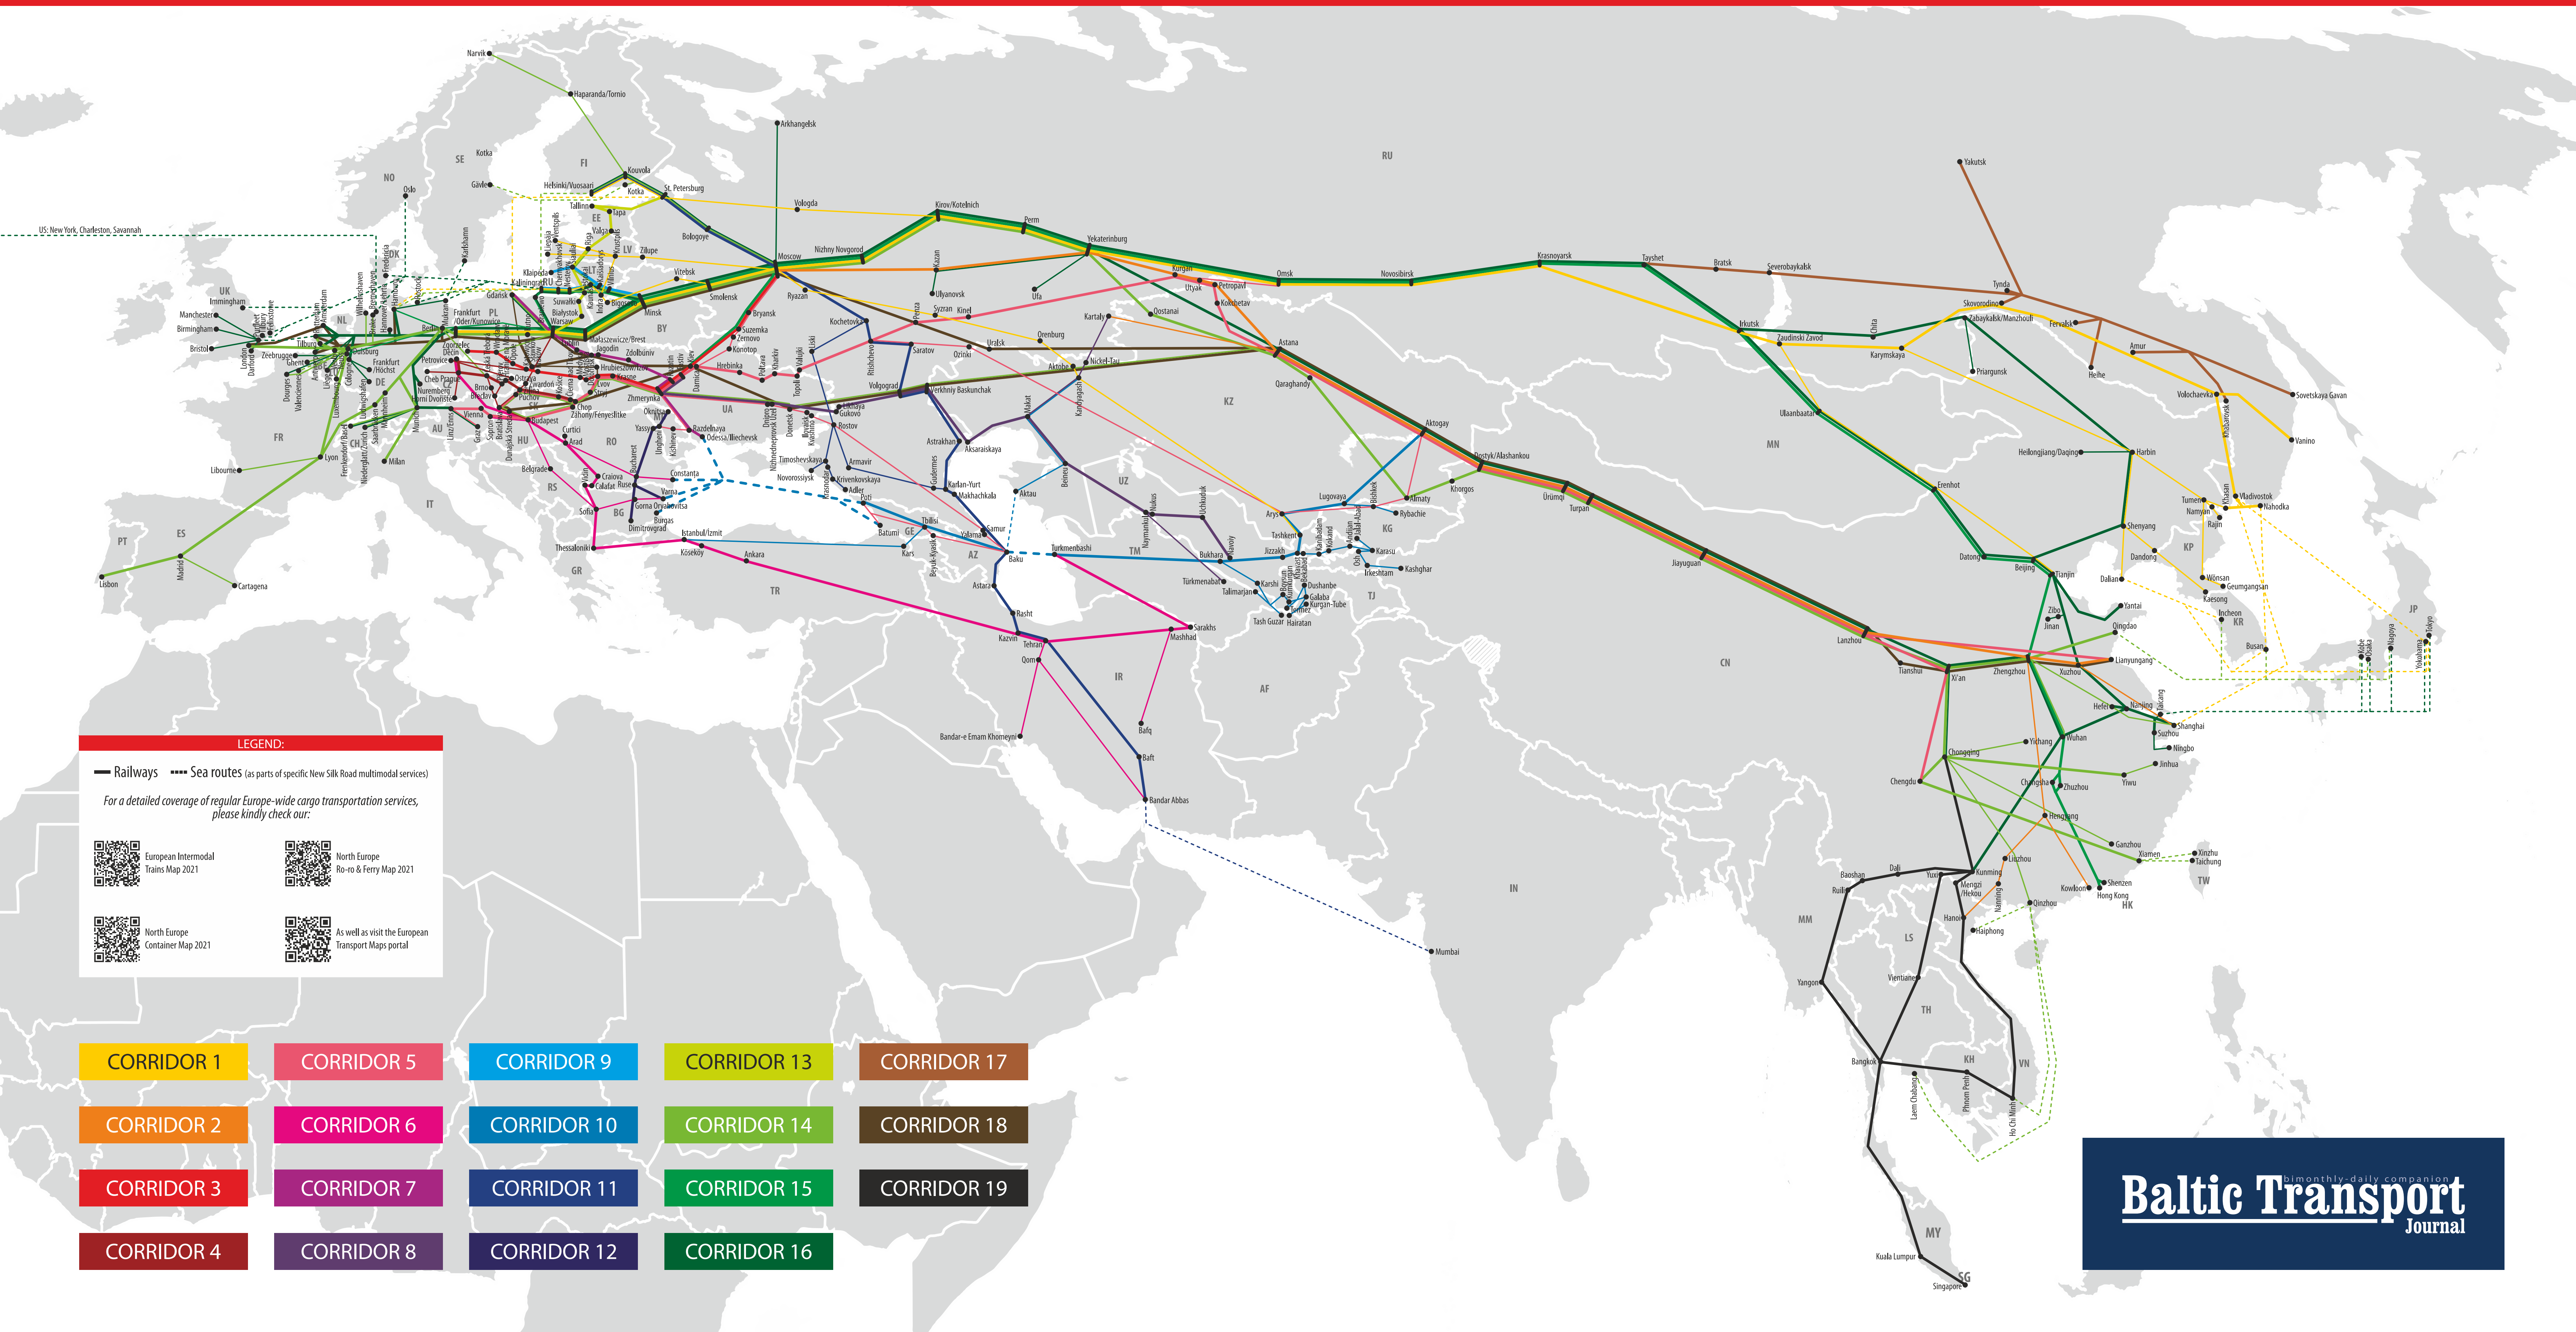

NEW SILK ROAD MAP 2021

LEGEND:

— Railways - - - - Sea routes (as parts of specific New Silk Road multimodal services)

For a detailed coverage of regular Europe-wide cargo transportation services, please kindly check our:

European Intermodal Trains Map 2021
 North Europe Ro-ro & Ferry Map 2021
 North Europe Container Map 2021
 As well as visit the European Transport Maps portal

- | | | | | |
|------------|------------|-------------|-------------|-------------|
| CORRIDOR 1 | CORRIDOR 5 | CORRIDOR 9 | CORRIDOR 13 | CORRIDOR 17 |
| CORRIDOR 2 | CORRIDOR 6 | CORRIDOR 10 | CORRIDOR 14 | CORRIDOR 18 |
| CORRIDOR 3 | CORRIDOR 7 | CORRIDOR 11 | CORRIDOR 15 | CORRIDOR 19 |
| CORRIDOR 4 | CORRIDOR 8 | CORRIDOR 12 | CORRIDOR 16 | |

- carriers, railway operators and forwarders.
- We have permanent intermodal railway connections – both national and international
- We carry freights on broad-gauge tracks (1520 mm).

Range of activities:

SYMLOG
 TRUCKS WAGONS CARS TRAINS FORWARDING

EUROPEAN TRANSPORT MAPS

170+ operators
 620+ ports
 1130+ services
 1150+ terminals

EUROPE:
 all over the ro-ro & ferry, container, and rail maps

www.europeantransportmaps.com